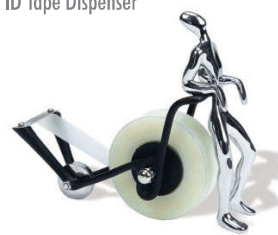

Chromed Brass & Teak Wood
MG148 • 31 X 10 X 6.5cms

ID Pen Holder

Chromed Brass & Black Steel
MG610 • 8.5 X 8.5 X 14.5cms

D Stapler

Chromed Brass, Black Aluminium & Chromed Steel
MG607 • 13 X 5.5 X 5.5cms

ID Tape Dispenser